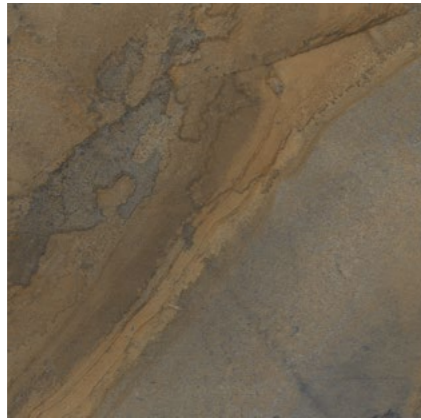

Slate Impero

Colours

Anthracite