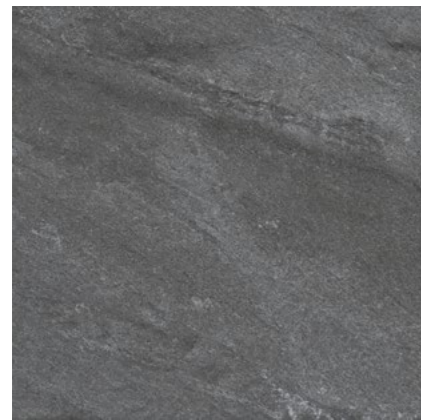

60x120
1/28 20.14m² (28)

Properties

-  Matt Rectified Porcelain
-  2cm Thickness
-  R11 Slip Rating

Rastone

Colours

Beige

Grigio

Nero